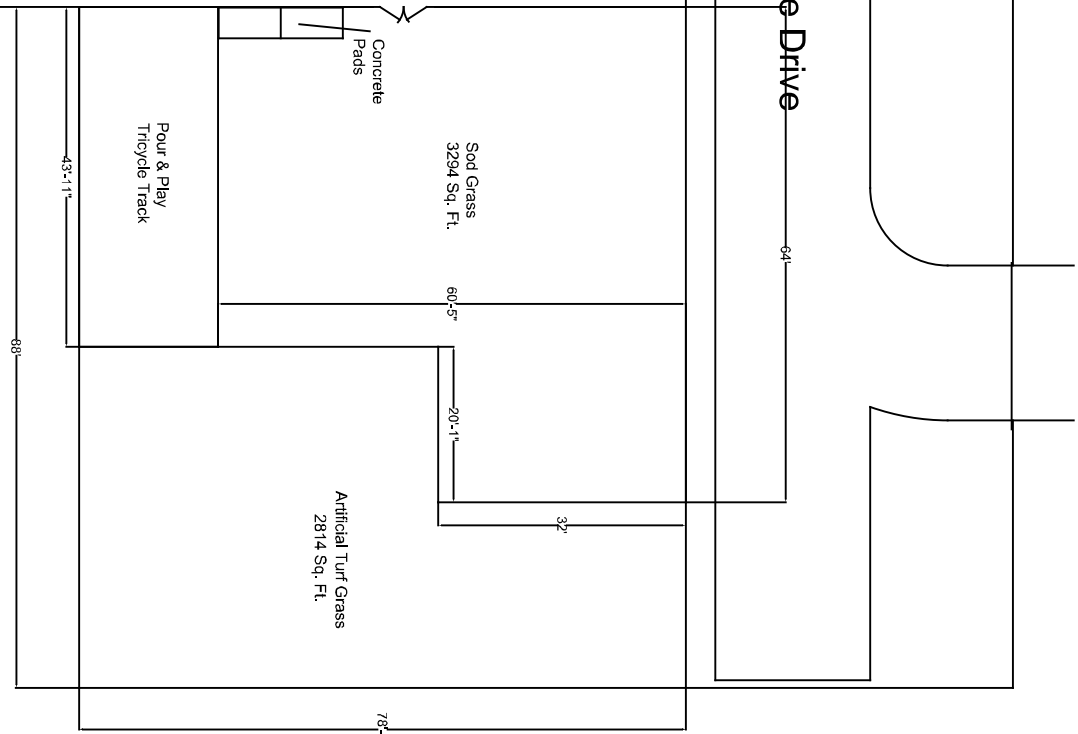

Chavis Early Head Start/ Head Start Playground
25,065 Total Sq. Ft.

Choppee Head Start Playground Area
18,055 Total Sq. Ft.

Sod Grass Play Area
4,998 Total Sq. Ft.

Horseshoe Drive

Georgetown Head Start
Playground Areas
8,292 Total Sq. Ft. of Treatable Area

Green Sea Head Start
Playground Area
38,592 Total Sq. Ft.

336'

266'

Mulched Play Areas

Lane Head Start
Playground Area
89,376 Total Sq. Ft.

Longs Head Start Center

Playground area

38,336 Total Sq. Ft.