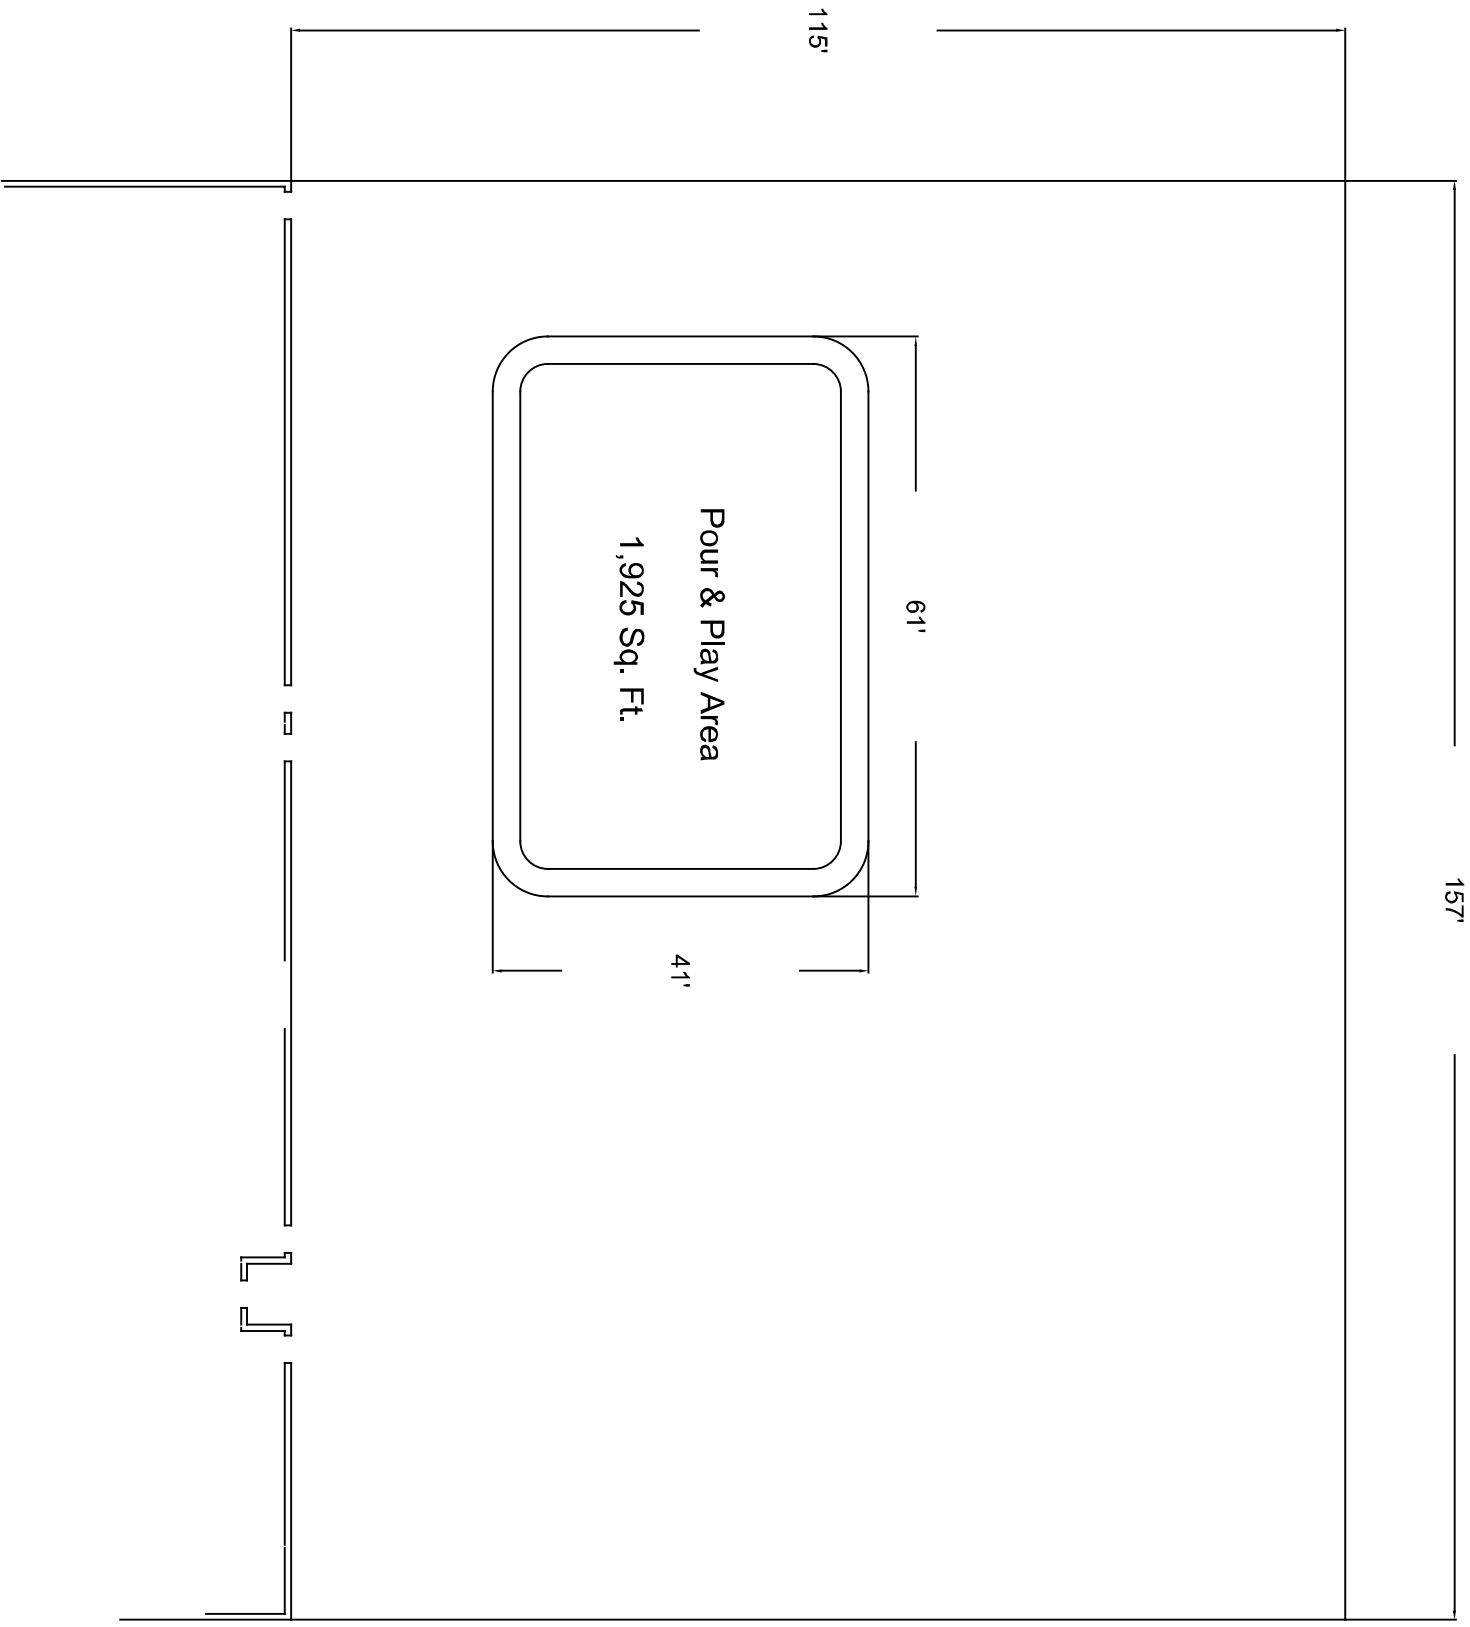

Chavis Early Head Start/ Head Start Playground
25,065 Total Sq. Ft.

Choppee Head Start Playground Area
18,055 Total Sq. Ft.

Sod Grass Play Area
4,998 Total Sq. Ft.

Horseshoe Drive

Georgetown Head Start
Playground Areas
8,292 Total Sq. Ft. of Treatable Area

Green Sea Head Start
Playground Area
38,592 Total Sq. Ft.

336'

266'

Mulched Play Areas

Lane Head Start
Playground Area
89,376 Total Sq. Ft.

Longs Head Start Center

Playground area

38,336 Total Sq. Ft.