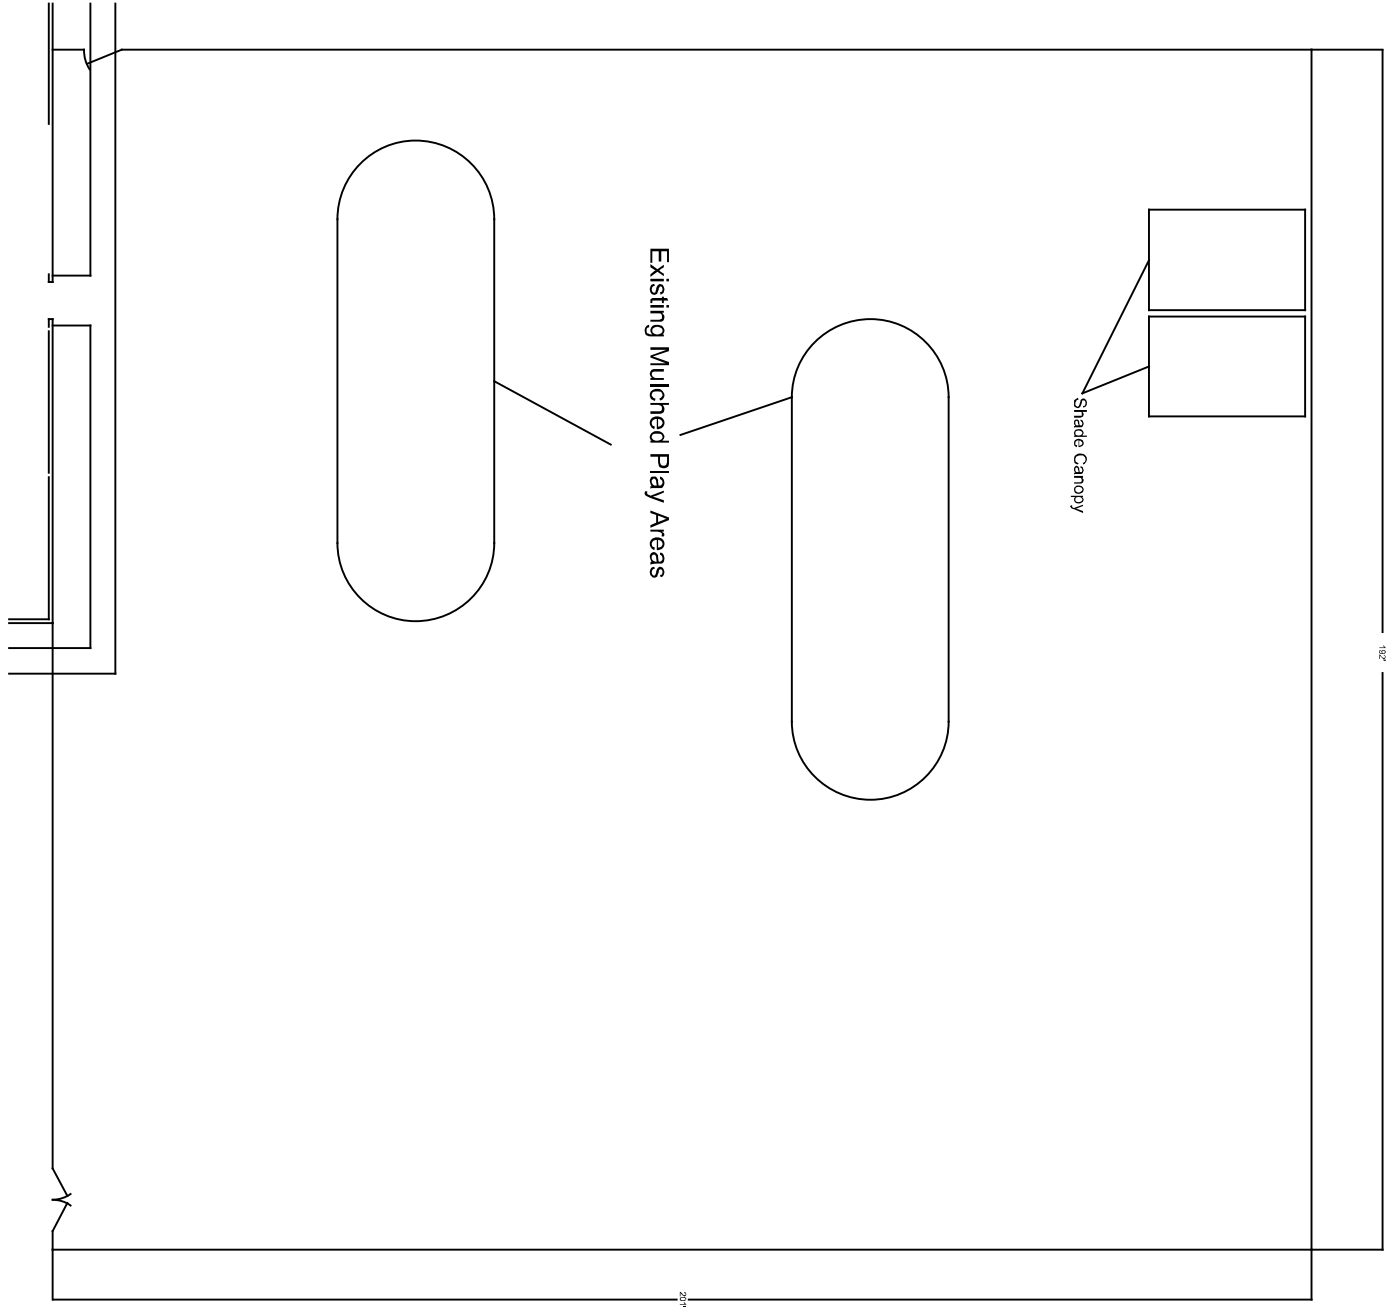

Chavis Early Head Start/ Head Start Playground
25,065 Total Sq. Ft.

Choppee Head Start Playground Area
18,055 Total Sq. Ft.

Sod Grass Play Area
4,998 Total Sq. Ft.

Horseshoe Drive

Georgetown Head Start
Playground Areas
8,292 Total Sq. Ft. of Treatable Area

Green Sea Head Start
Playground Area
38,592 Total Sq. Ft.

336'

266'

Mulched Play Areas

Lane Head Start
Playground Area
89,376 Total Sq. Ft.

Longs Head Start Center

Playground area

38,336 Total Sq. Ft.