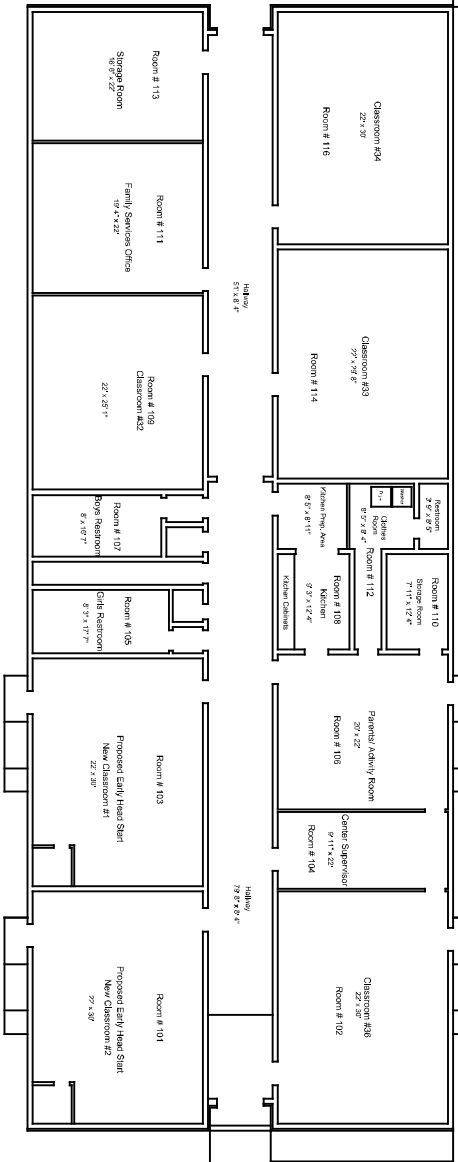

Chavis Early Head Start/ Head Start Playground
25,065 Total Sq. Ft.

Choppee Head Start Playground Area
18,055 Total Sq. Ft.

Sod Grass Play Area
4,998 Total Sq. Ft.

Horseshoe Drive

Georgetown Head Start
Playground Areas
8,292 Total Sq. Ft. of Treatable Area

Green Sea Head Start
Playground Area
38,592 Total Sq. Ft.

336'

266'

Mulched Play Areas

Lane Head Start
Playground Area
89,376 Total Sq. Ft.

Longs Head Start Center

Playground area

38,336 Total Sq. Ft.